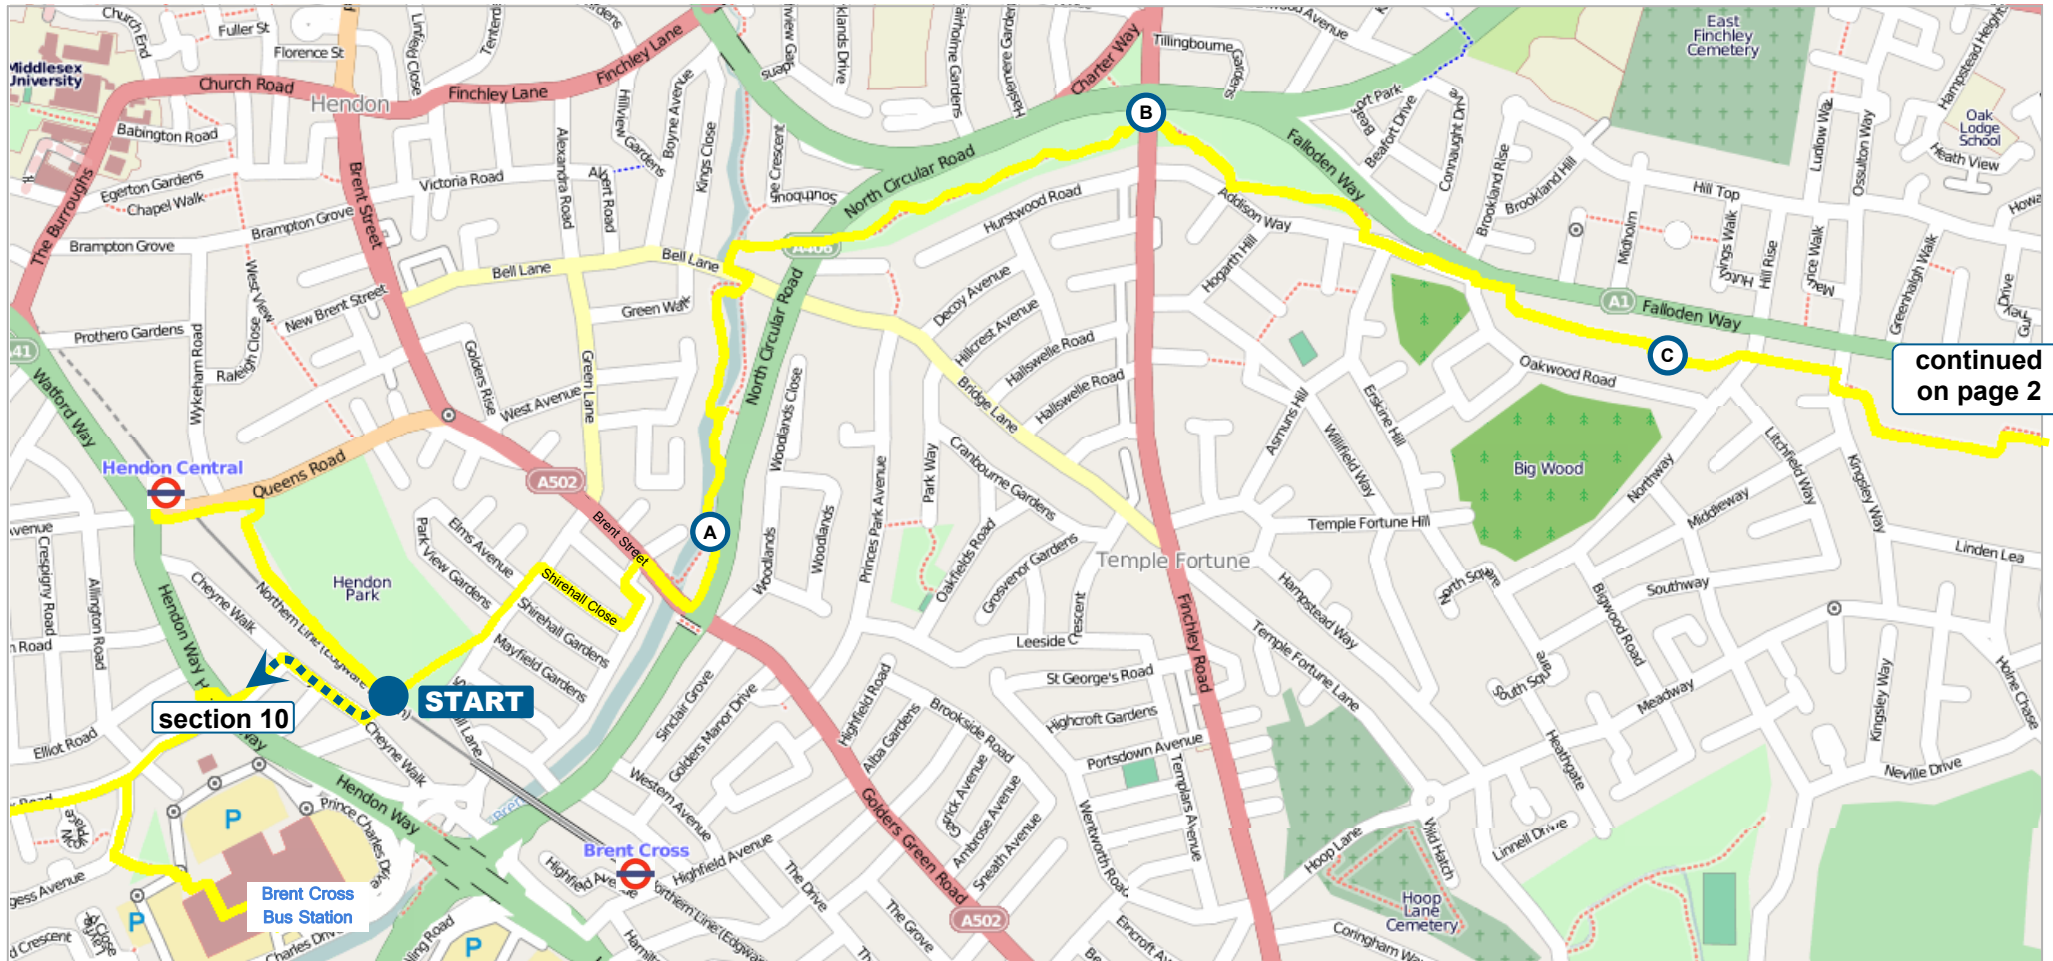

# Capital Ring Section 11 Hendon Park to Highgate

Page 1

Version 1 : August 2009

walk  
London

### Map Symbols

- Capital Ring
- refer to route directions
- rail
- tube

approx 1/4 mile  
150 m

from page 1

**FINISH**

section 12

**Map Symbols**

-  Capital Ring
-  refer to route directions
-  rail
-  tube

**Capital Ring** Section 11  
Hendon Park to Highgate  
Page 2

Version 1 : August 2009