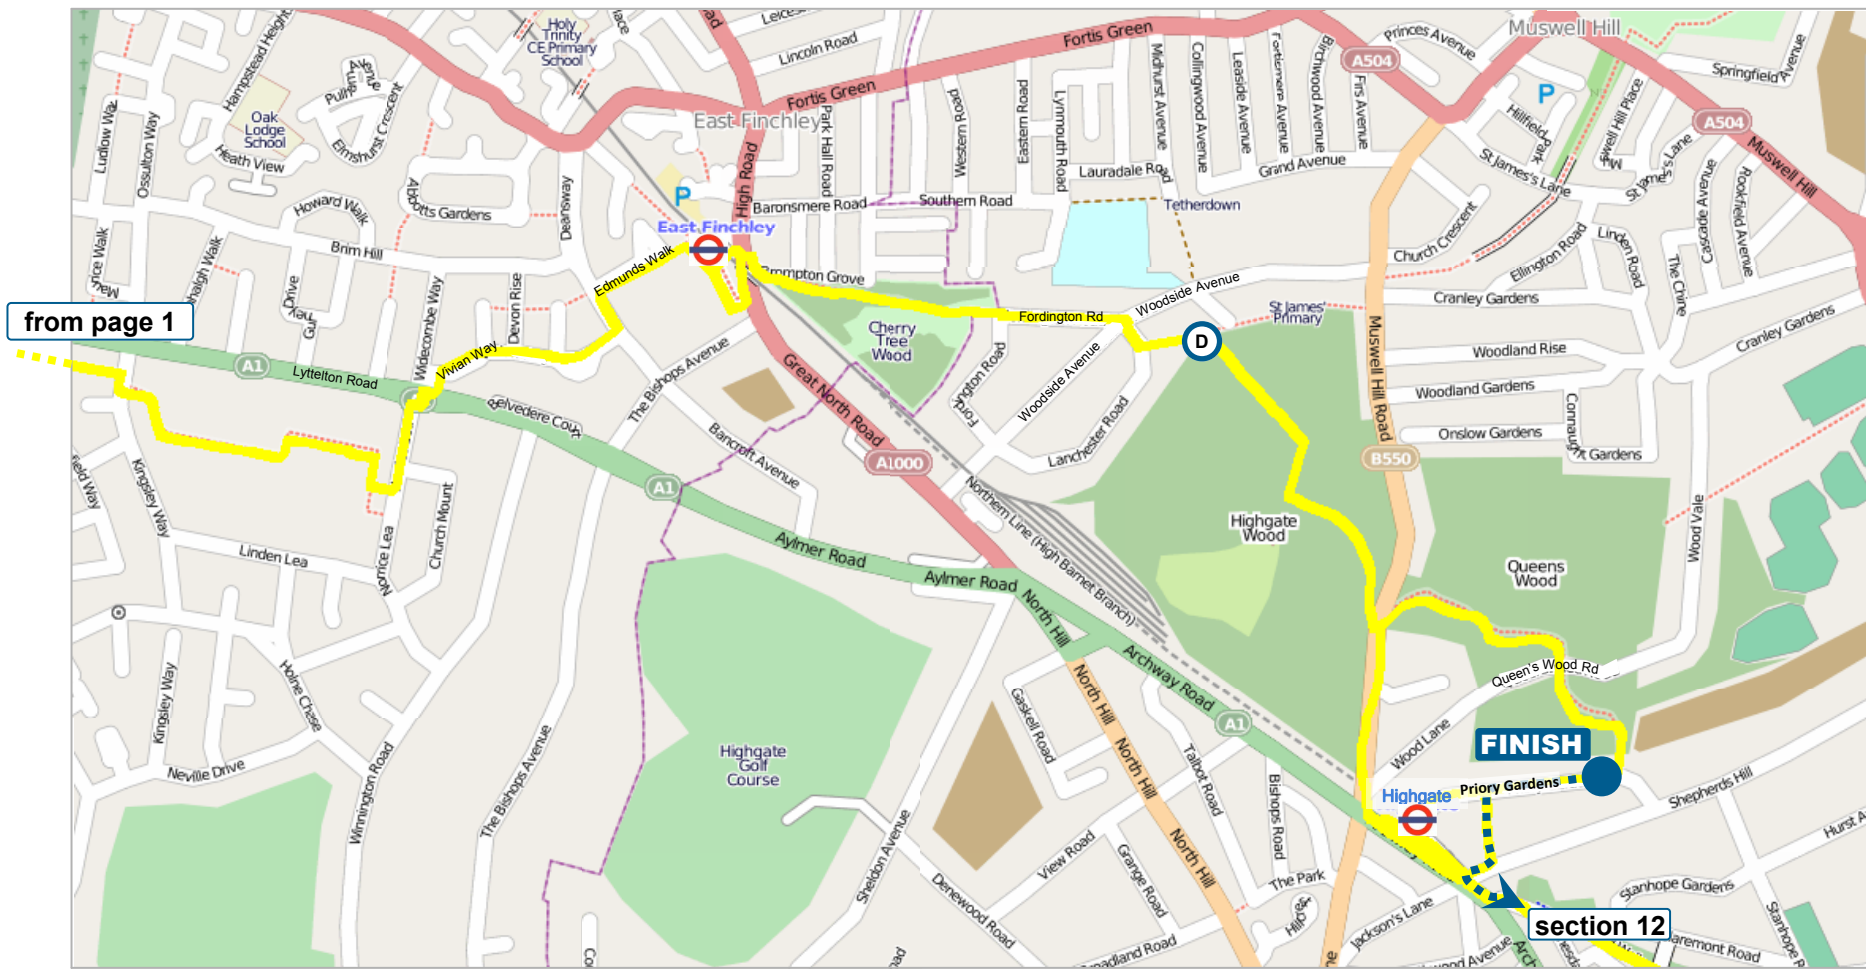

# Capital Ring Section 11 Hendon Park to Highgate

Page 1

Version 1 : August 2009

walk  
London

### Map Symbols

- Capital Ring
- refer to route directions
- rail
- tube

approx 1/4 mile  
150 m

from page 1

**FINISH**

section 12

**Map Symbols**

-  Capital Ring
-  refer to route directions
-  rail
-  tube

**Capital Ring** Section 11  
Hendon Park to Highgate  
Page 2

Version 1 : August 2009