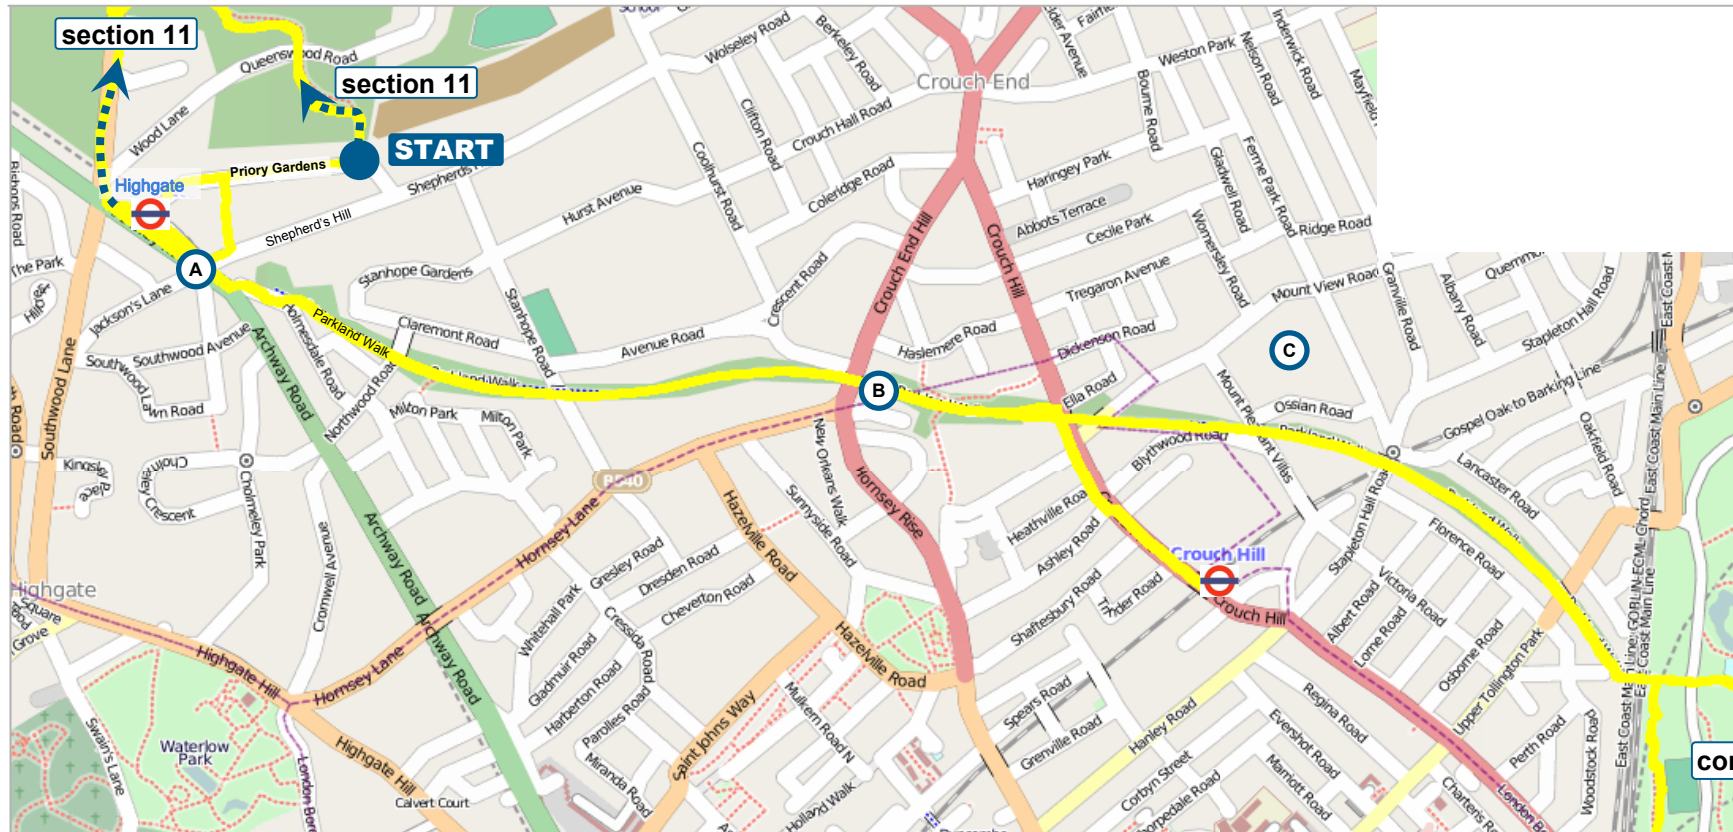

Capital Ring Section 12 Highgate to Stoke Newington

Page 1

Version 1 : August 2009

walk
London

continued on page 2

Map Symbols

- Capital Ring
- refer to route directions
- rail
- tube

from page 1

section 13

FINISH

alternative route avoiding steps

alternative route

Map Symbols

-  Capital Ring
-  refer to route directions
-  rail
-  tube

approx 1/4 mile
150 m

Capital Ring Section 12
Highgate to Stoke Newington
Page 2