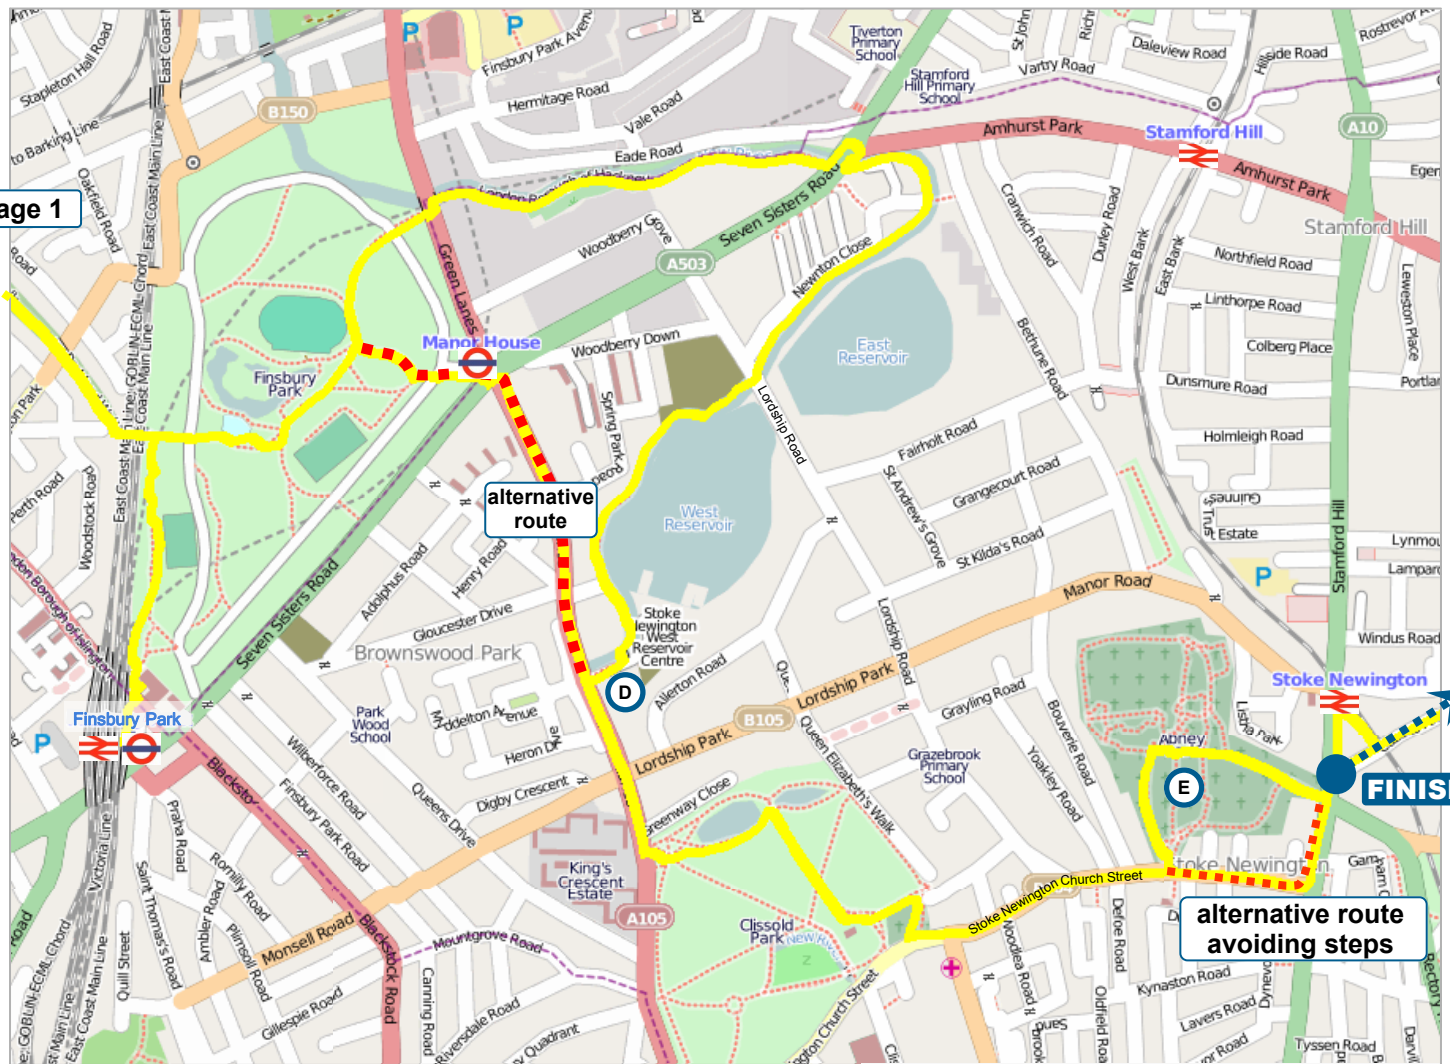

Capital Ring Section 12 Highgate to Stoke Newington

Page 1

Version 1 : August 2009

walk
London

continued on page 2

Map Symbols

- Capital Ring
- refer to route directions
- rail
- tube

from page 1

section 13

FINISH

alternative route avoiding steps

alternative route

Map Symbols

-  Capital Ring
-  refer to route directions
-  rail
-  tube

approx 1/4 mile
150 m

Capital Ring Section 12
Highgate to Stoke Newington
Page 2