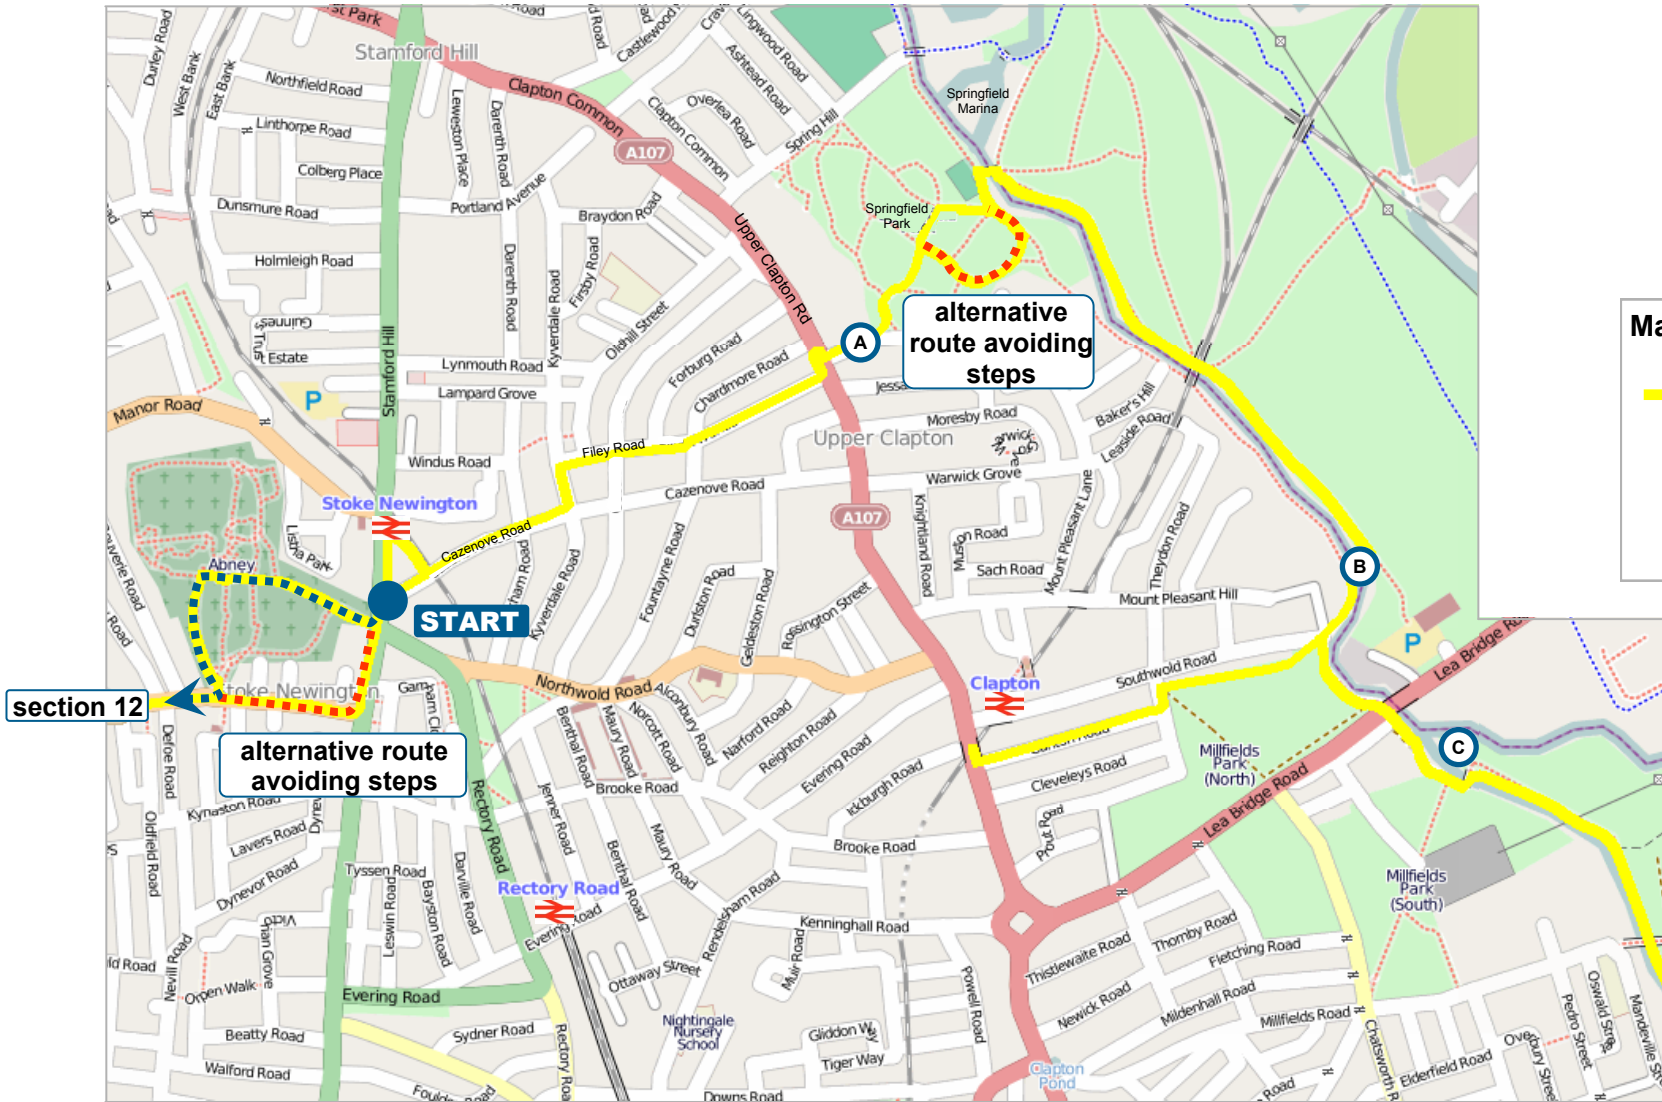

Capital Ring Section 13 Stoke Newington to Hackney Wick

Page 1

Version 1 : August 2009

walk
London

Map Symbols

- Capital Ring
- refer to route directions
- rail
- tube

approx 1/4 mile
150 m

from
page 1

section 14

Capital Ring Section 13
Stoke Newington to Hackney Wick
Page 2

Version 1 : August 2009

Map Symbols

-  Capital Ring
-  refer to route directions
-  rail
-  tube