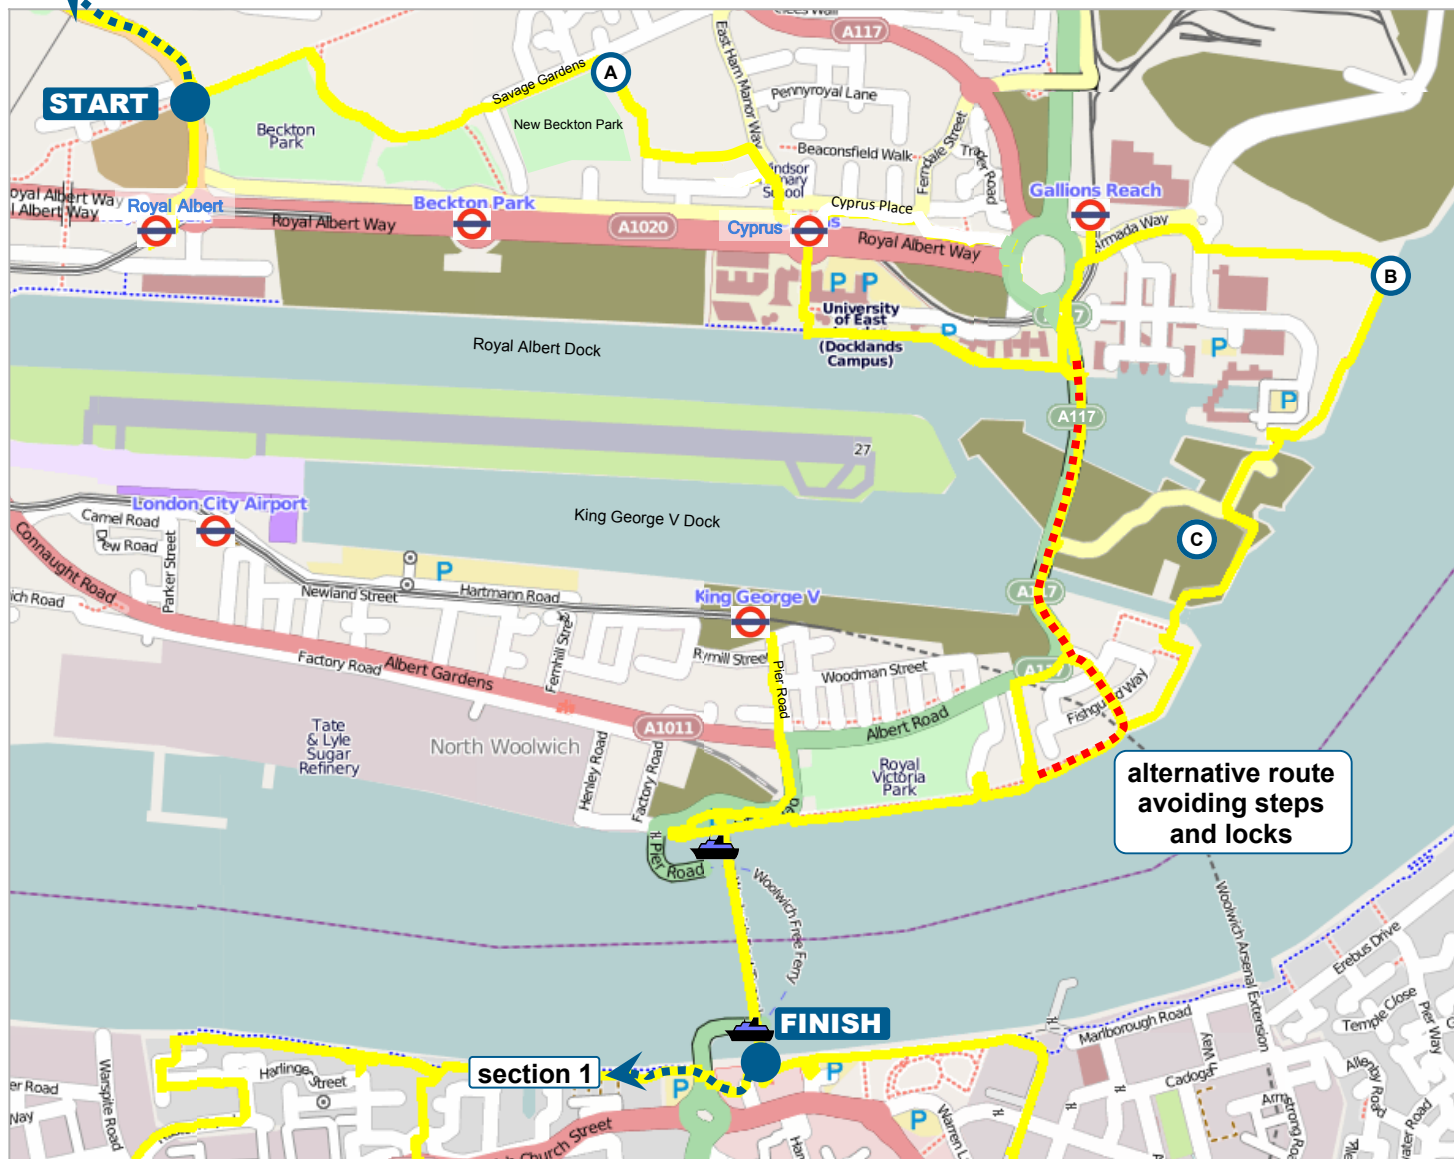

# Capital Ring Section 15 Beckton District Park to Woolwich

### Map Symbols

-  Capital Ring
-  alternative route avoiding locks and steps
-  refer to route directions
-  rail
-  tube
-  ferry

alternative route avoiding steps and locks

To Woolwich Arsenal Station

approx 1/4 mile  
150 m