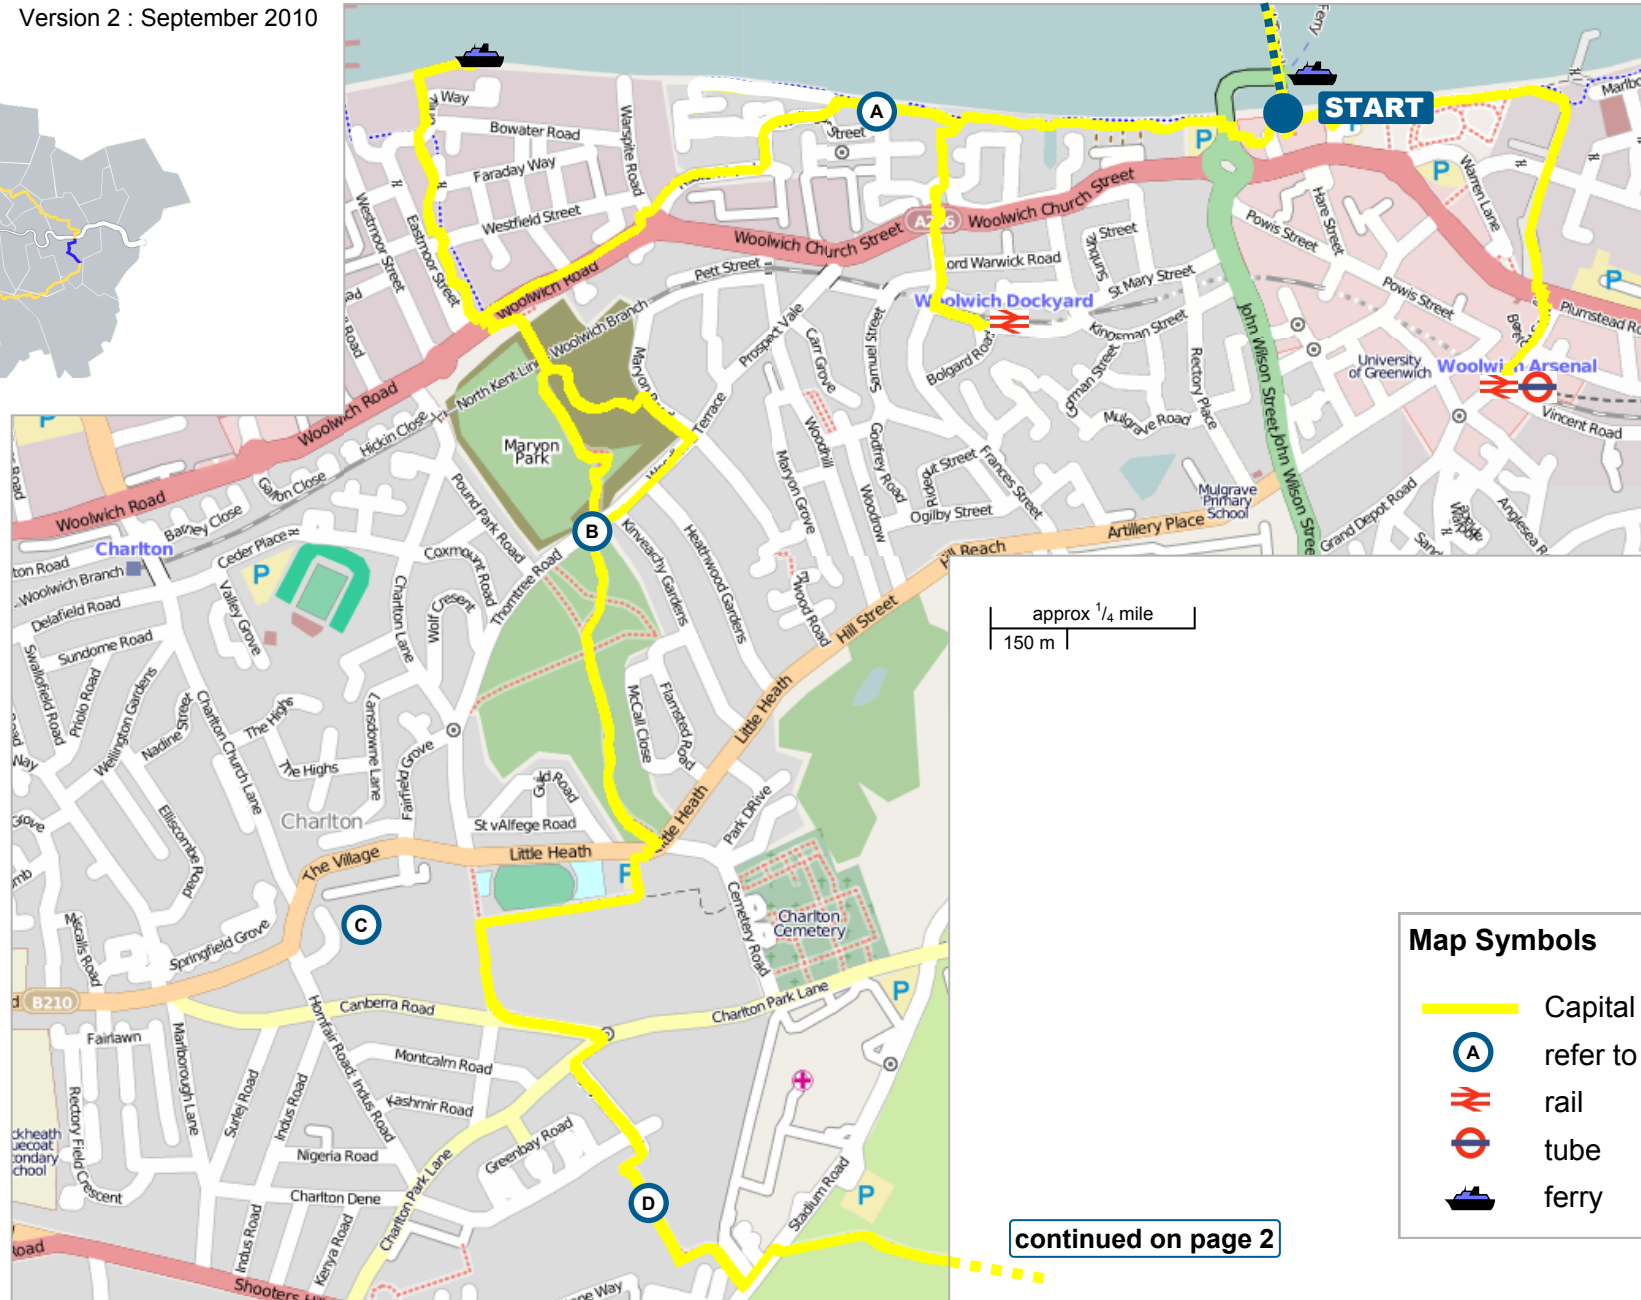

Capital Ring Section 1 Woolwich to Falconwood

Page 1

Version 2 : September 2010

walk
London

continued on page 2

Map Symbols

-  Capital Ring
-  refer to route directions
-  rail
-  tube
-  ferry

from page 1

approx 1/4 mile
150 m

Capital Ring Section 1
Woolwich to Falconwood
Page 2

Version 2 : September 2010

Map Symbols

-  Capital Ring
-  refer to route directions
-  rail
-  tube