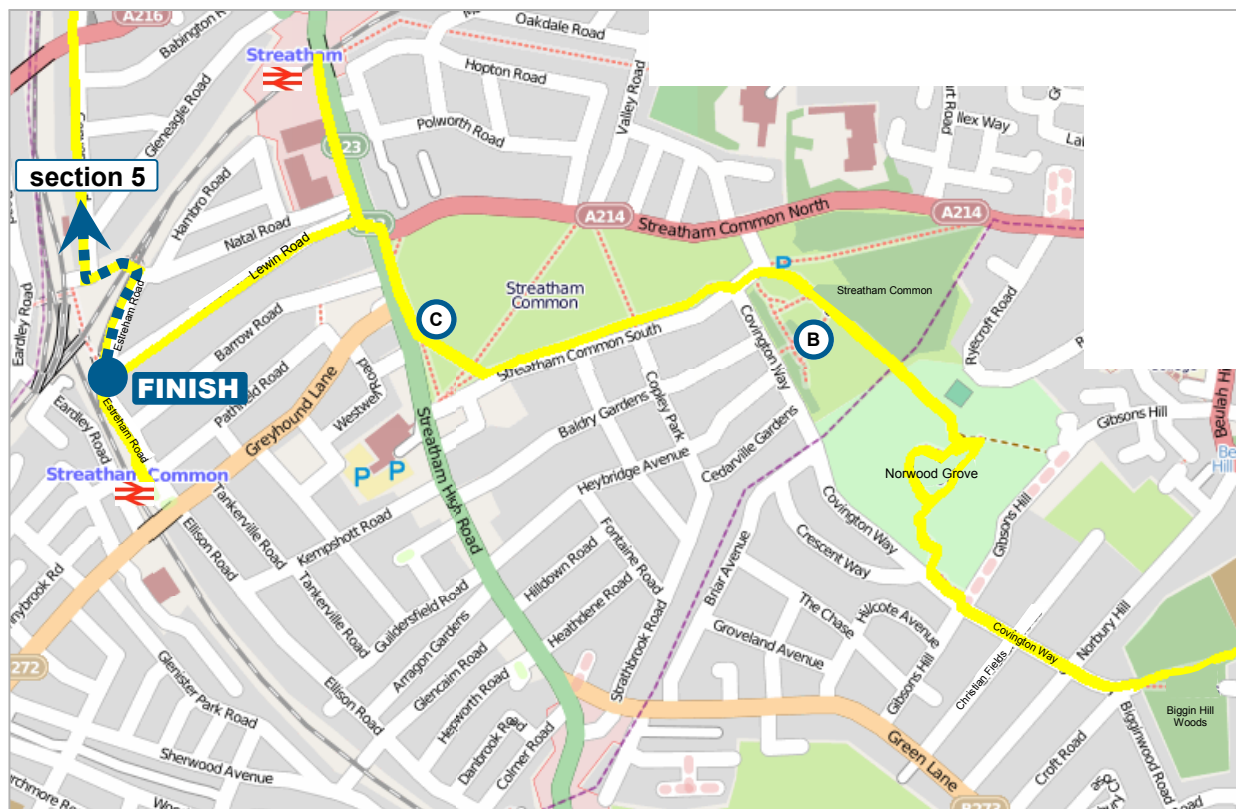

Capital Ring Section 4 Crystal Palace to Streatham Common

Page 1

Version 2 : September 2010

continued below

approx 1/4 mile
150 m

Map Symbols

-  Capital Ring
-  refer to route directions
-  rail
-  tube