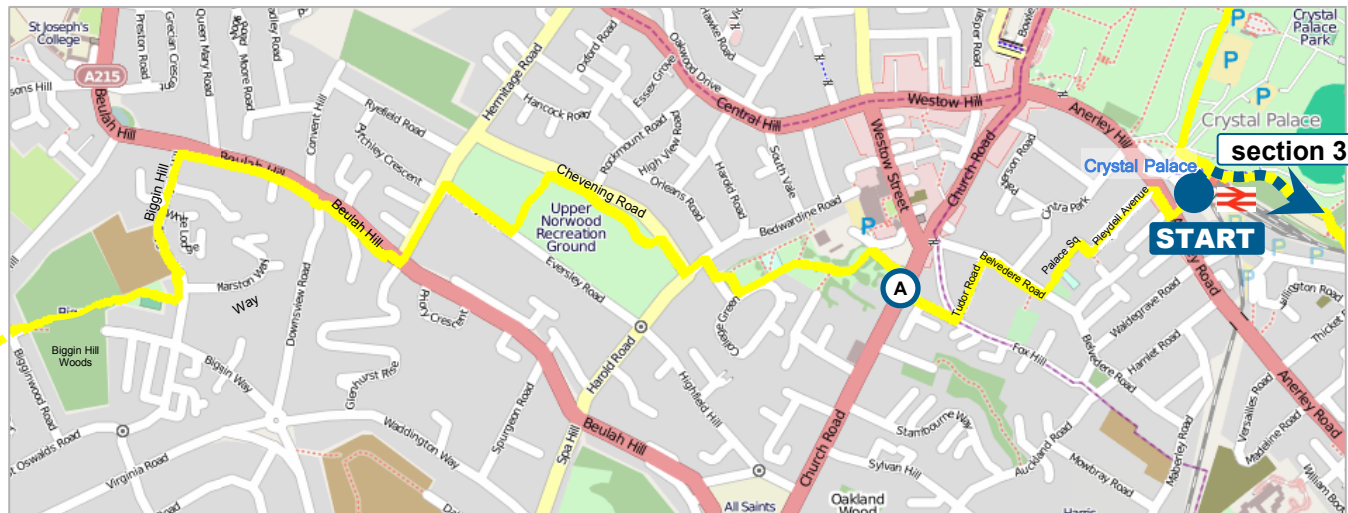

Capital Ring Section 4 Crystal Palace to Streatham Common

Page 1

Version 2 : September 2010

continued below

approx 1/4 mile
150 m

Map Symbols

-  Capital Ring
-  refer to route directions
-  rail
-  tube