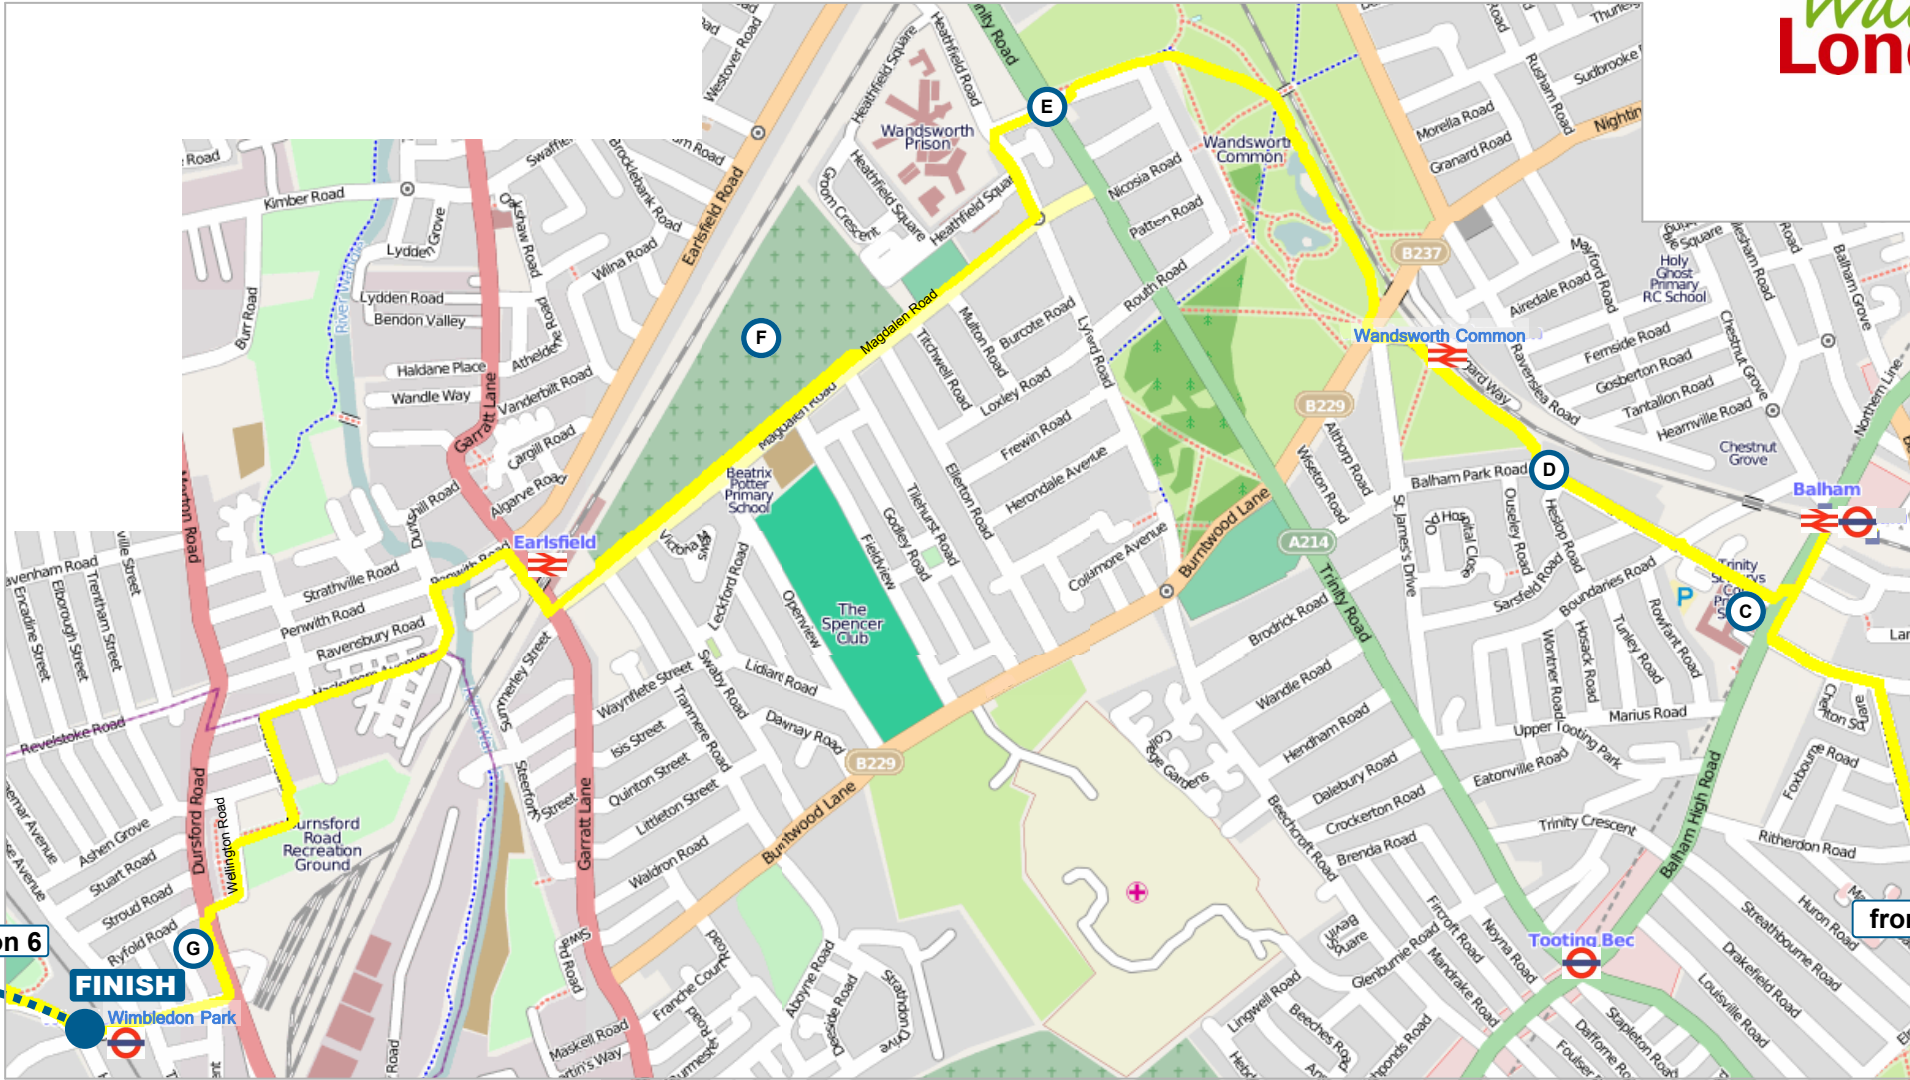

Capital Ring Section 5 Streatham Common to Wimbledon Park

Page 1

Version 1 : August 2009

walk
London

Map Symbols

-  Capital Ring
-  refer to route directions
-  rail
-  tube

section 6
FINISH
Wimbledon Park

from page 1

Capital Ring Section 5
Streatham Common to Wimbledon Park
Page 2

Version 1 : August 2009

Map Symbols

-  Capital Ring
-  refer to route directions
-  rail
-  tube

approx 1/4 mile
150 m