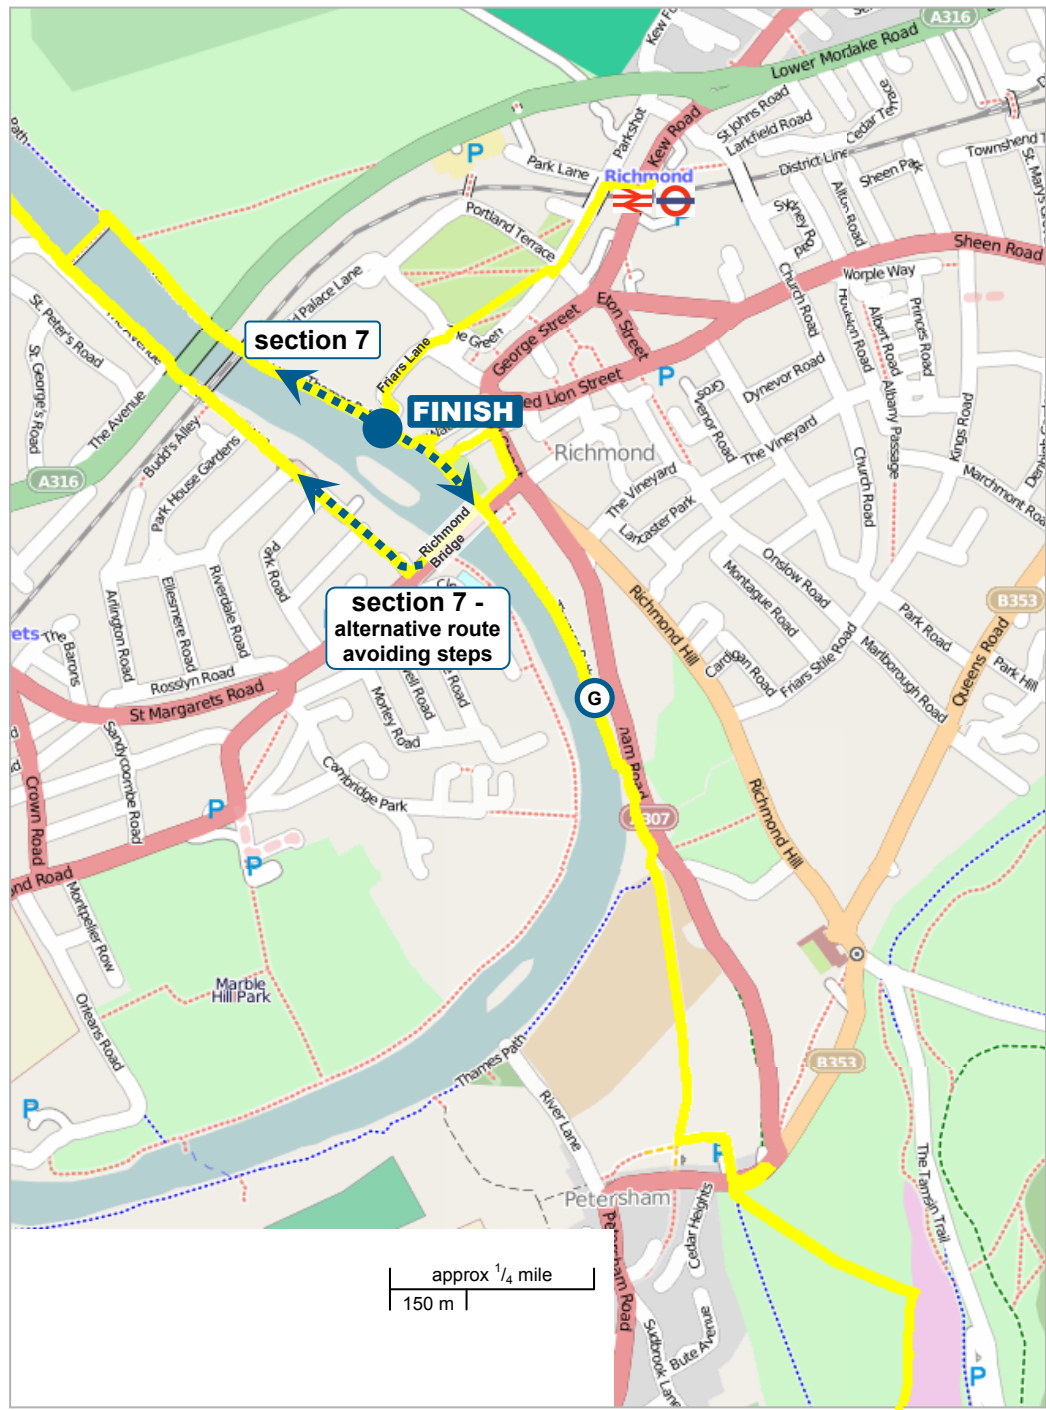

approx 1/4 mile  
150 m

Map Symbols

- Capital Ring
- refer to route directions
- rail
- tube

**Capital Ring Section 6**  
Wimbledon Park to Richmond Bridge  
Page 2

Version 1 : August 2009

walk  
**London**

continued on page 3

from page 1

**Map Symbols**

-  Capital Ring
-  refer to route directions
-  rail
-  tube

approx 1/4 mile  
150 m

**Map Symbols**

-  Capital Ring
-  refer to route directions
-  rail
-  tube

**Capital Ring Section 6**  
Wimbledon Park to  
Richmond Bridge  
Page 3

Version 1 : August 2009

from page 2