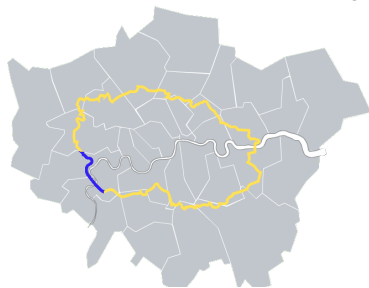

# Capital Ring Section 7 Richmond to Osterley Lock Page 1

Version 1 : August 2009

# Walk London

### Map Symbols

-  Capital Ring
-  alternative route avoiding steps
-  refer to route directions
-  rail
-  tube

approx 1/4 mile  
150 m

Map Symbols

- Capital Ring
- refer to route directions
- rail
- tube