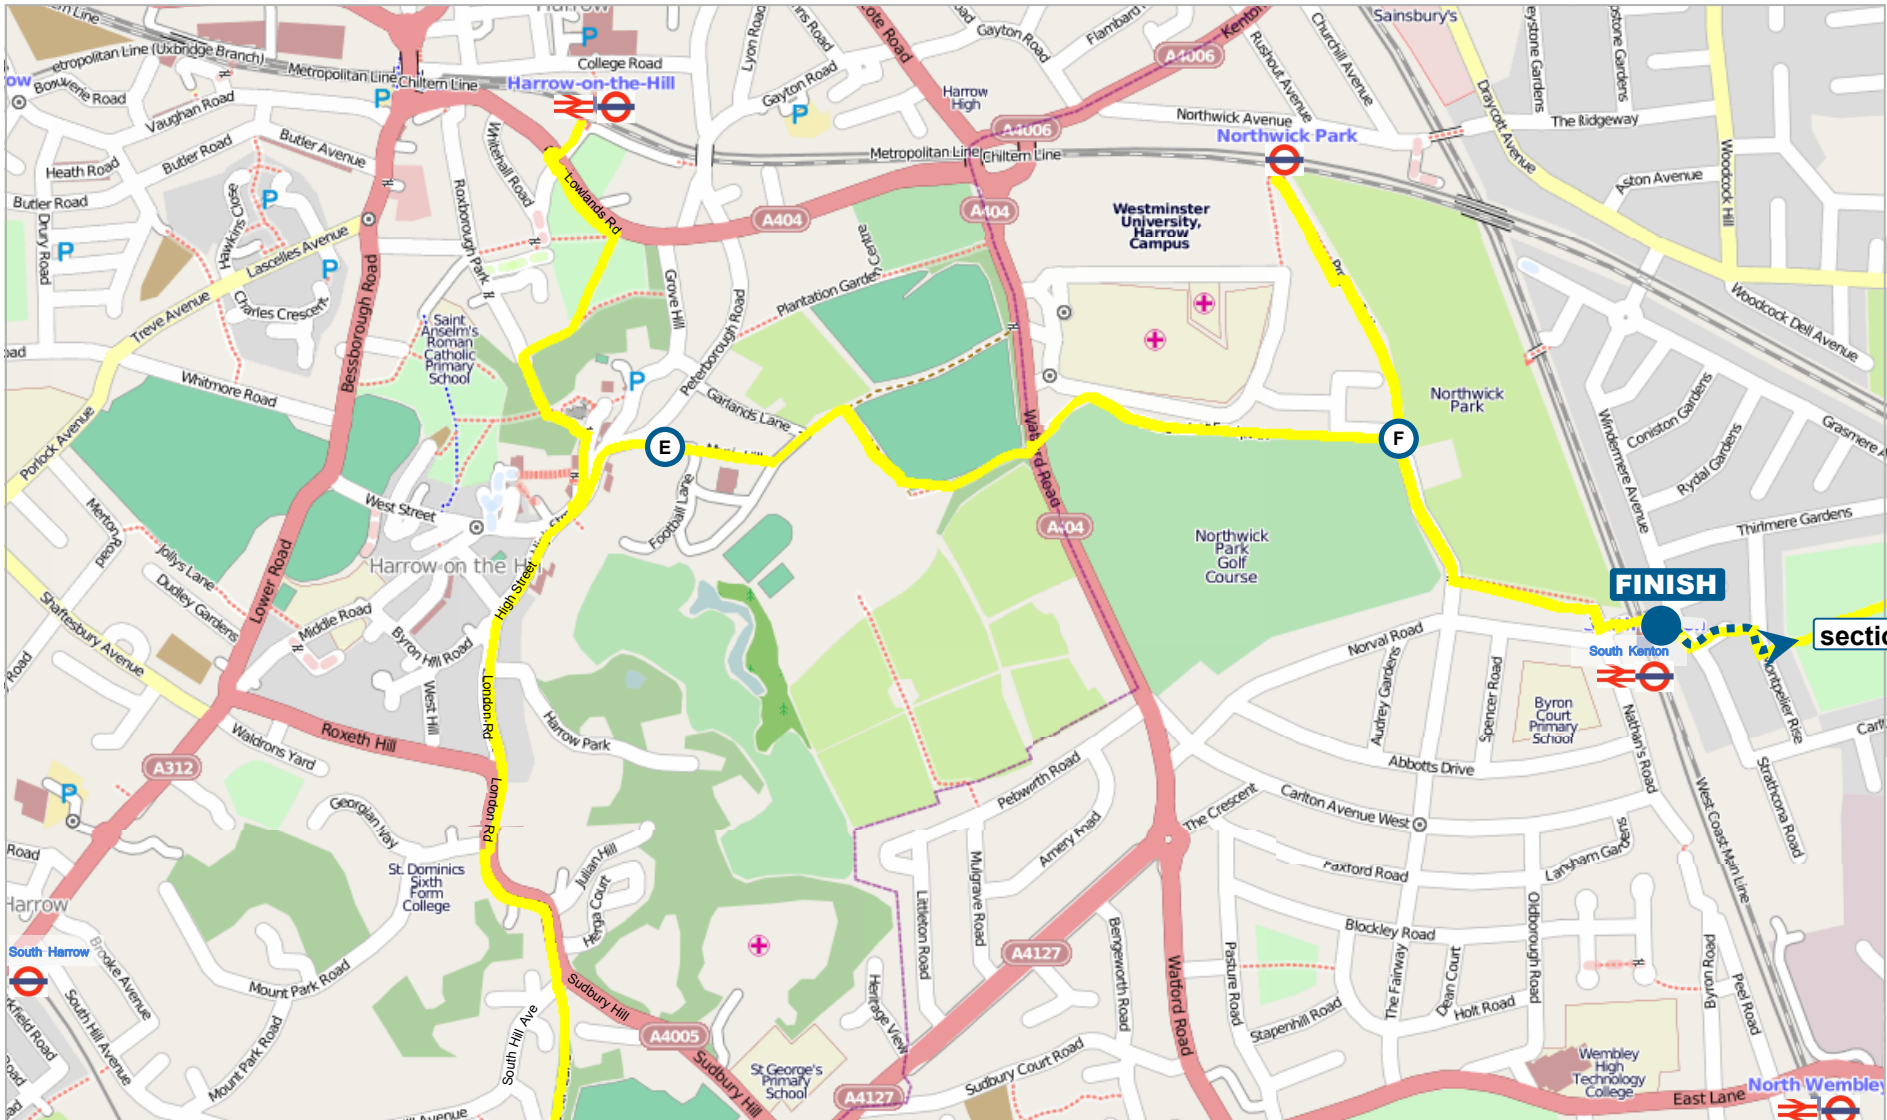

Capital Ring Section 9 Greenford to South Kenton

Page 1

Version 1 : August 2009

Map Symbols

-  Capital Ring
-  refer to route directions
-  rail
-  tube

approx 1/4 mile
150 m

walk London

Map data (c) [OpenStreetMap](http://OpenStreetMap.org) (and) contributors, [CC-BY-SA](http://creativecommons.org/licenses/by-sa/4.0/)

continued on page 2

section 10

from page 1

Map Symbols

-  Capital Ring
-  refer to route directions
-  rail
-  tube

Capital Ring Section 9
Greenford to South Kenton
Page 2

Version 1 : August 2009

walk
London