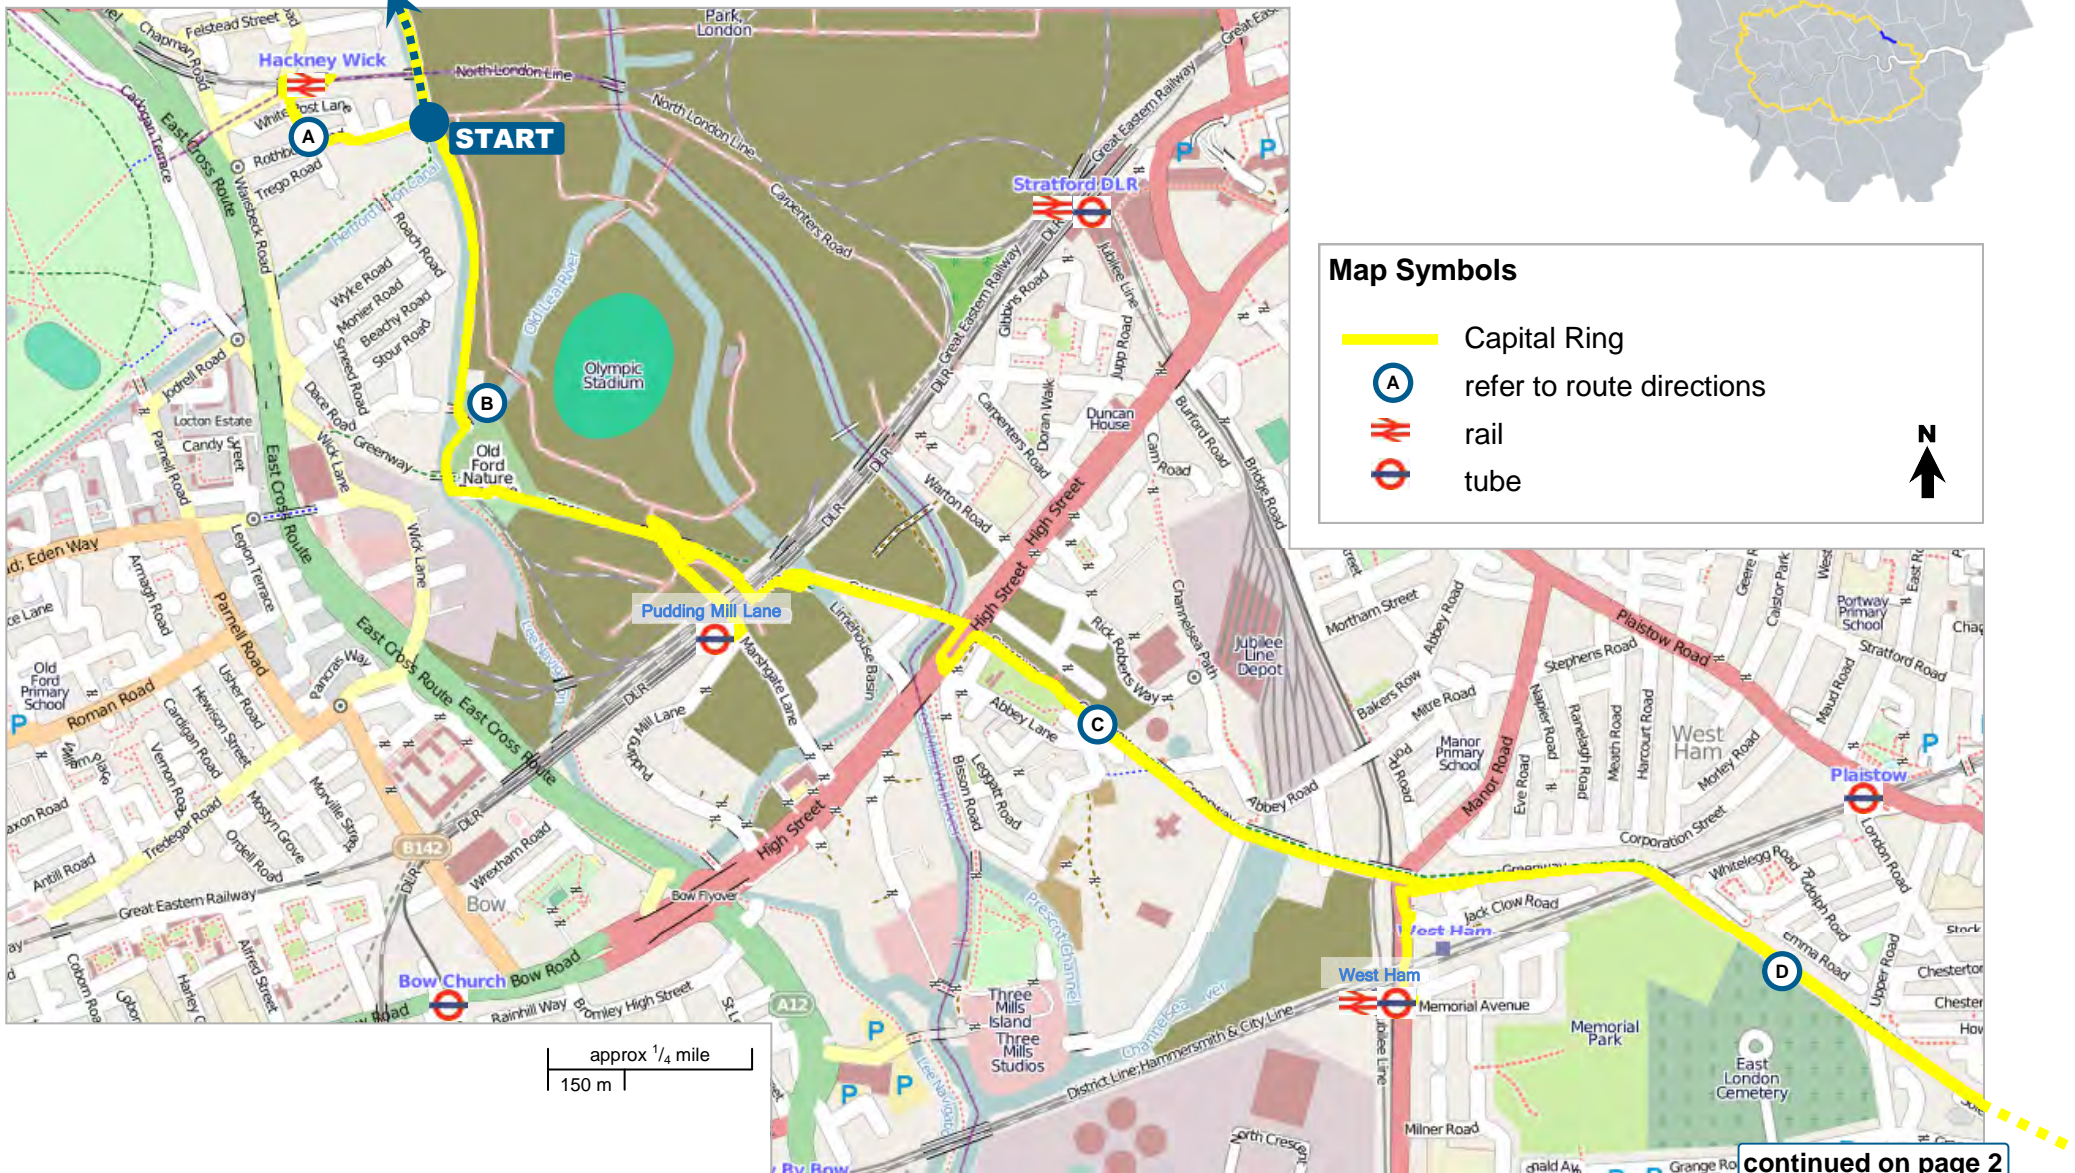

# Capital Ring Section 14 Hackney Wick to Beckton District Park

Page 1

Version 1 : August 2009

# walk London

## section 13

from page 1

approx 1/4 mile  
150 m

Map Symbols

-  Capital Ring
-  refer to route directions
-  rail
-  tube

**Capital Ring Section 14**  
Hackney Wick to Beckton District Park  
Page 2

Version 1 : August 2009