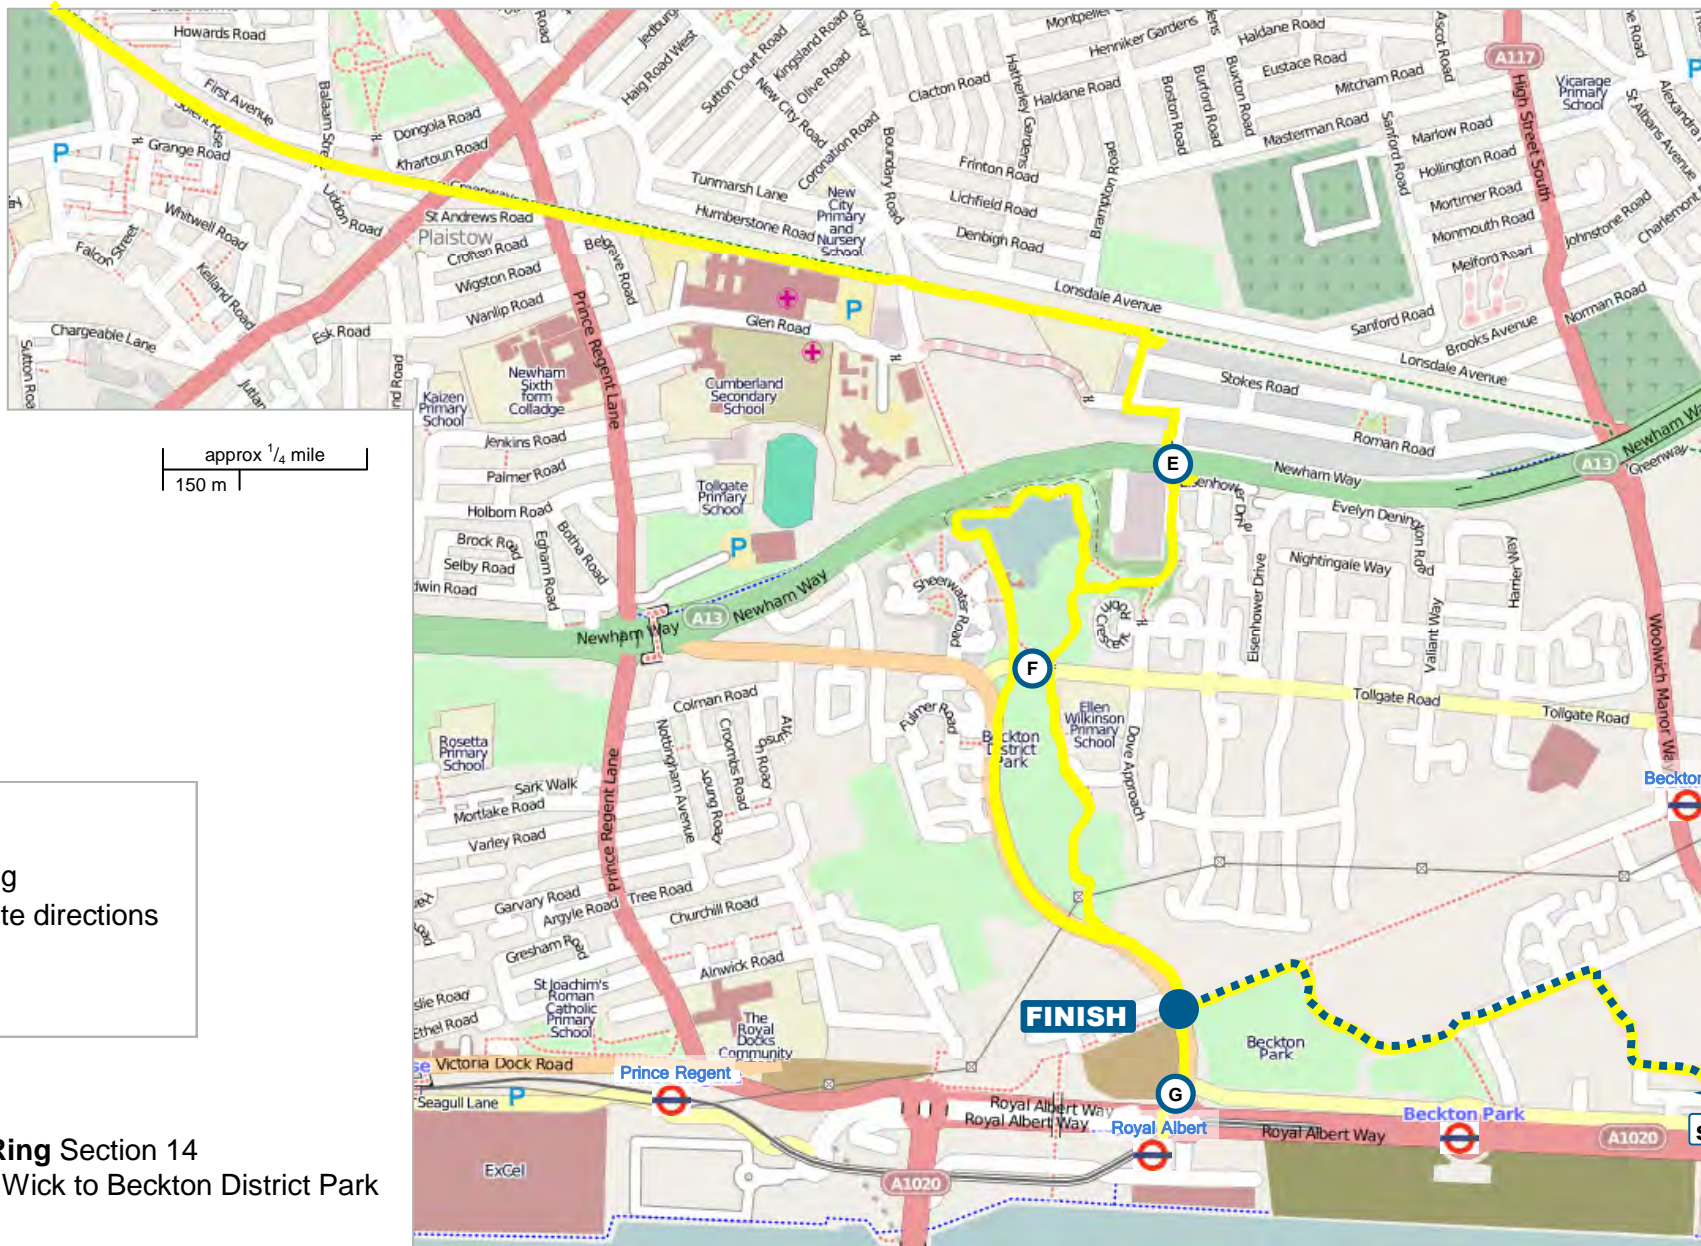

# Capital Ring Section 14 Hackney Wick to Beckton District Park

Page 1

Version 1 : August 2009

# walk London

## section 13

from page 1

approx 1/4 mile  
150 m

Map Symbols

-  Capital Ring
-  refer to route directions
-  rail
-  tube

**Capital Ring Section 14**  
Hackney Wick to Beckton District Park  
Page 2

Version 1 : August 2009