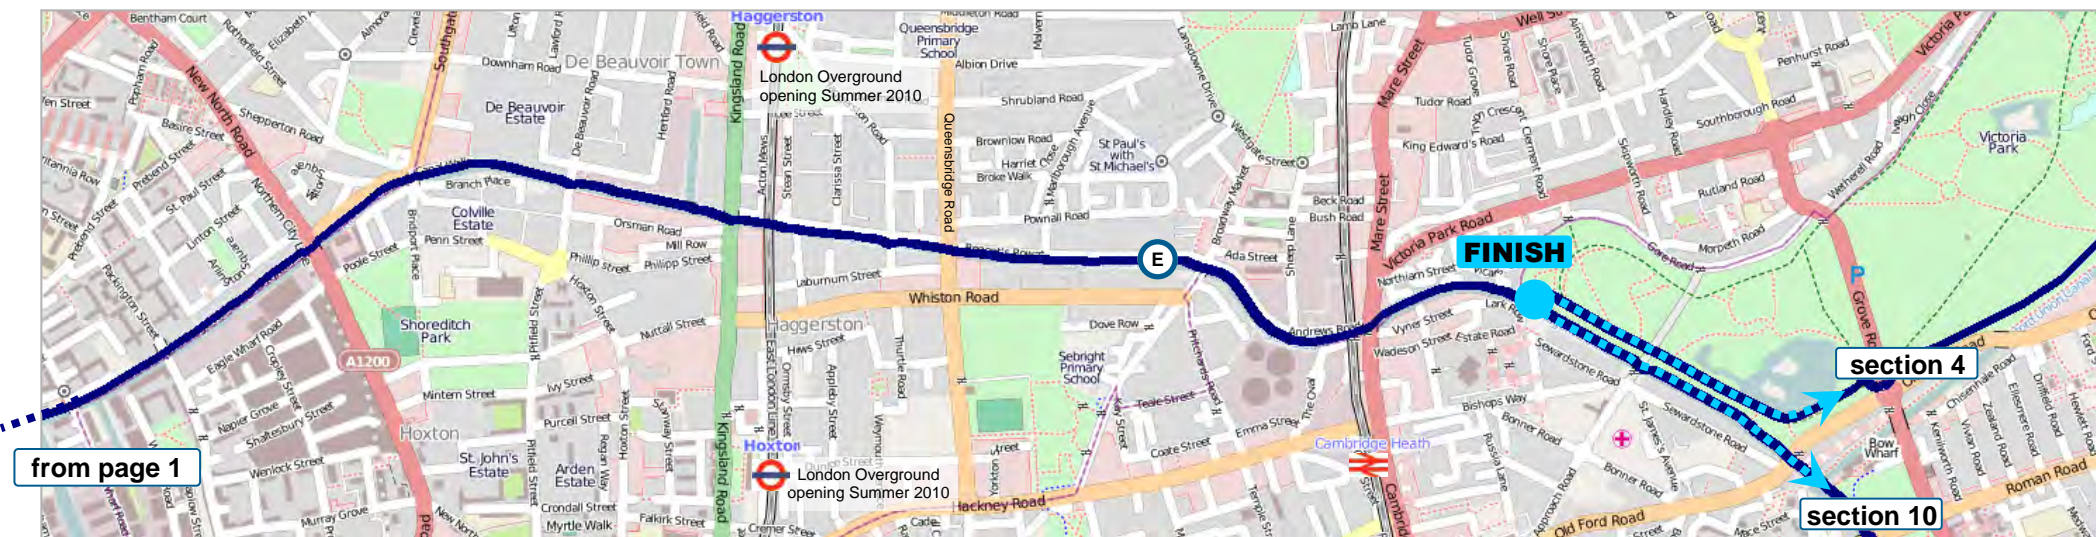

section 2

continued on page 2

Map Symbols

- Jubilee Greenway
- cycle route
- refer to route directions
- rail
- tube
- ferry

approx 1/4 mile
150 m

from page 1

FINISH

section 4

section 10

approx 1/4 mile
150 m

Jubilee Greenway Section 3 Camden to Victoria Park
Page 2

Version 1 : August 2009

Map Symbols

-  Jubilee Greenway
-  refer to route directions
-  rail
-  tube
-  ferry

N
↑